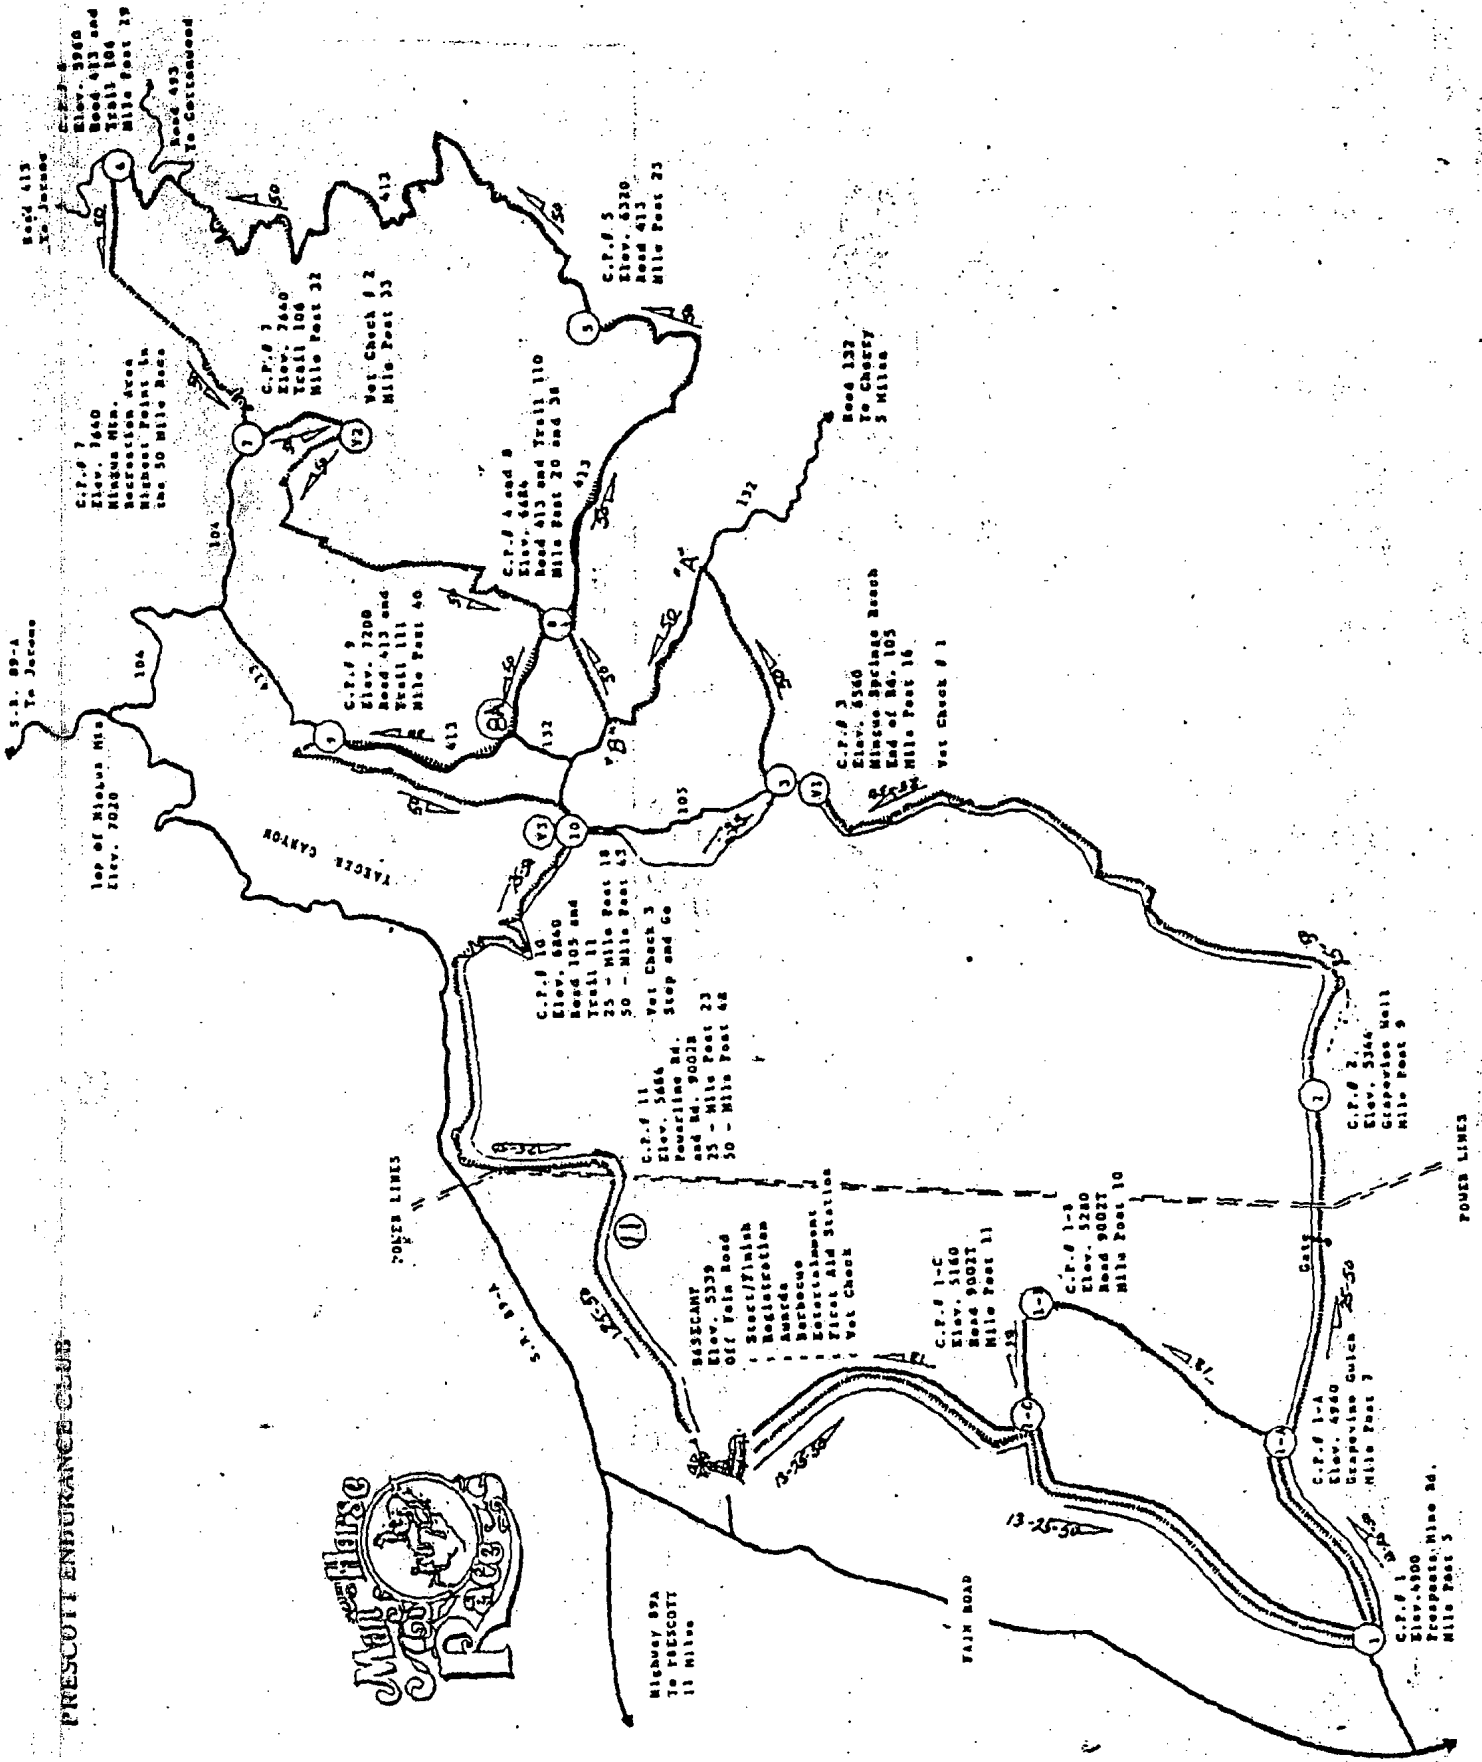

PRESCOTT ENTRANCE CLUB

Highway 89A
To Prescott
11 Miles

FAIR ROAD

POWER LINES

C.P.F. 1
Elev. 4900
Prescott, Mine Rd.
Mile Post 5

C.P.F. 1-A
Elev. 4940
Bearvine Gulch
Mile Post 7

C.P.F. 1-B
Elev. 5280
Road 9001T
Mile Post 10

C.P.F. 1-C
Elev. 5160
Road 9001T
Mile Post 11

C.P.F. 1-D
Elev. 5840
Road 9001T
Mile Post 10

C.P.F. 1-E
Elev. 5840
Road 9001T
Mile Post 11

C.P.F. 1-F
Elev. 5840
Road 9001T
Mile Post 10

C.P.F. 1-G
Elev. 5840
Road 9001T
Mile Post 11